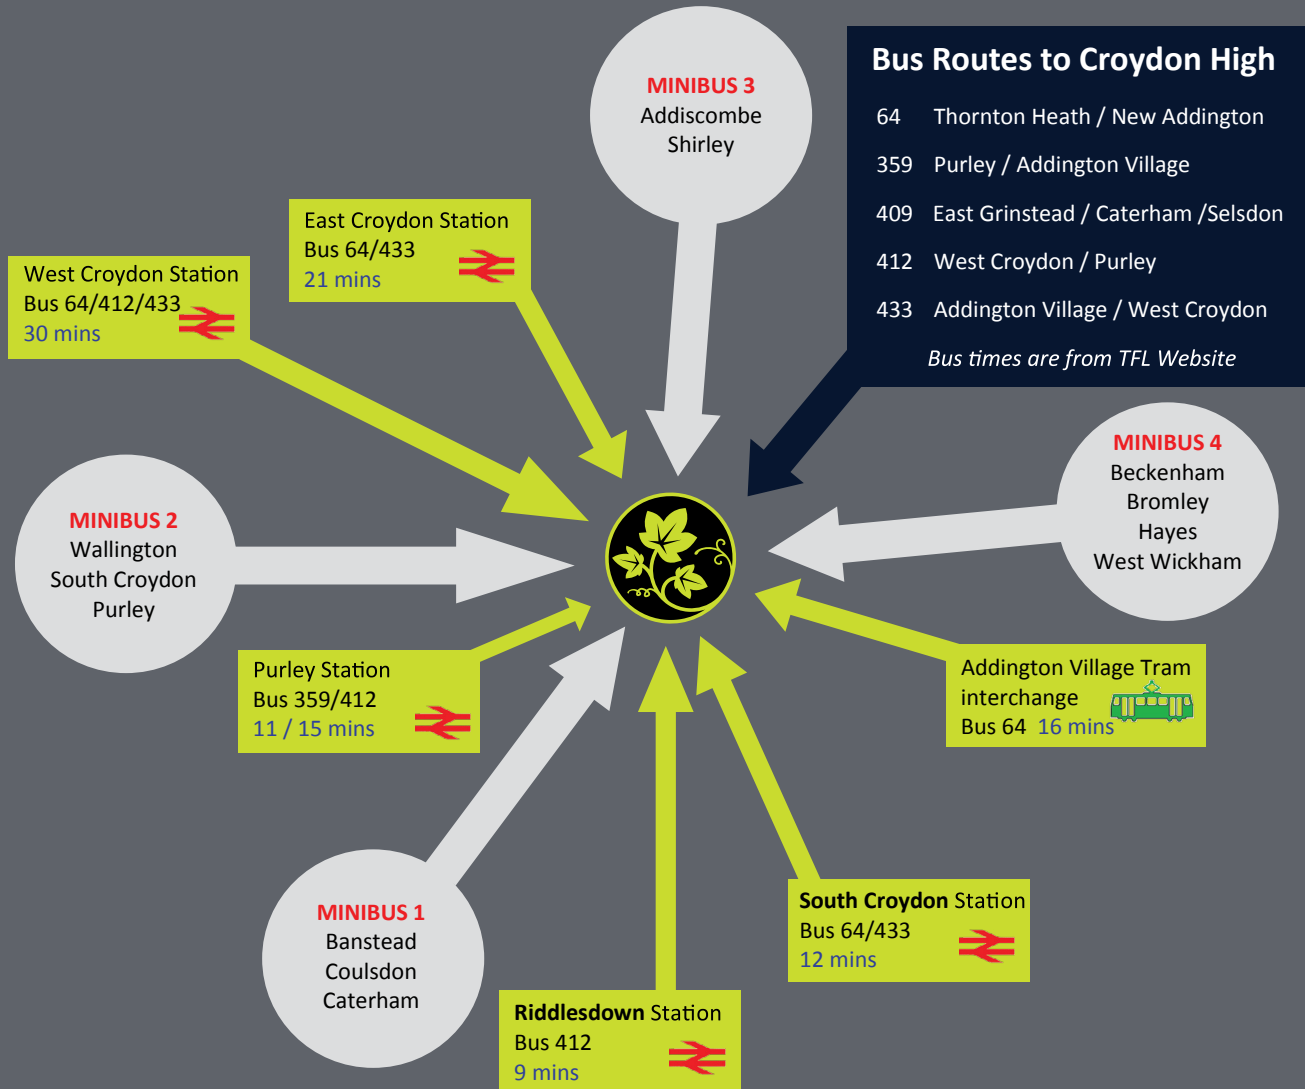

# Transport *Trains and buses*

Minibus routes operate according to demand. If you are interested in a particular route, please contact our Admissions Registrar to discuss timings and costs. Additional routes may become available should the demand arise.

## Nearby Railway Stations - served by trains from:

**East Croydon:** London, Clapham Junction, The South Coast, Redhill, Reigate, Tonbridge, Gatwick, Uckfield

**West Croydon:** Sutton, London Overground, Epsom, Banstead

**South Croydon:** London, Clapham Junction, Caterham, Tattenham Corner

**Purley:** Caterham, Tattenham Corner, Horsham, Redhill

**Riddlesdown:** Warlingham, Woldingham, Oxted, East Grinstead